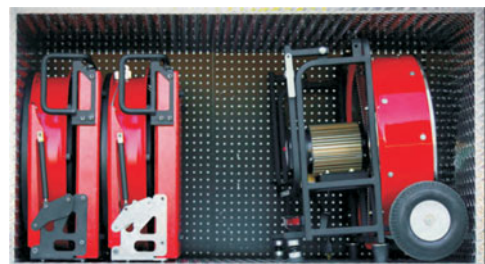

Two BH-20's fit in the space of one comparable PPV fan

CELEBRATING
20 YEARS
1994-2014

VIMPEX

Advancing Rescue Technology